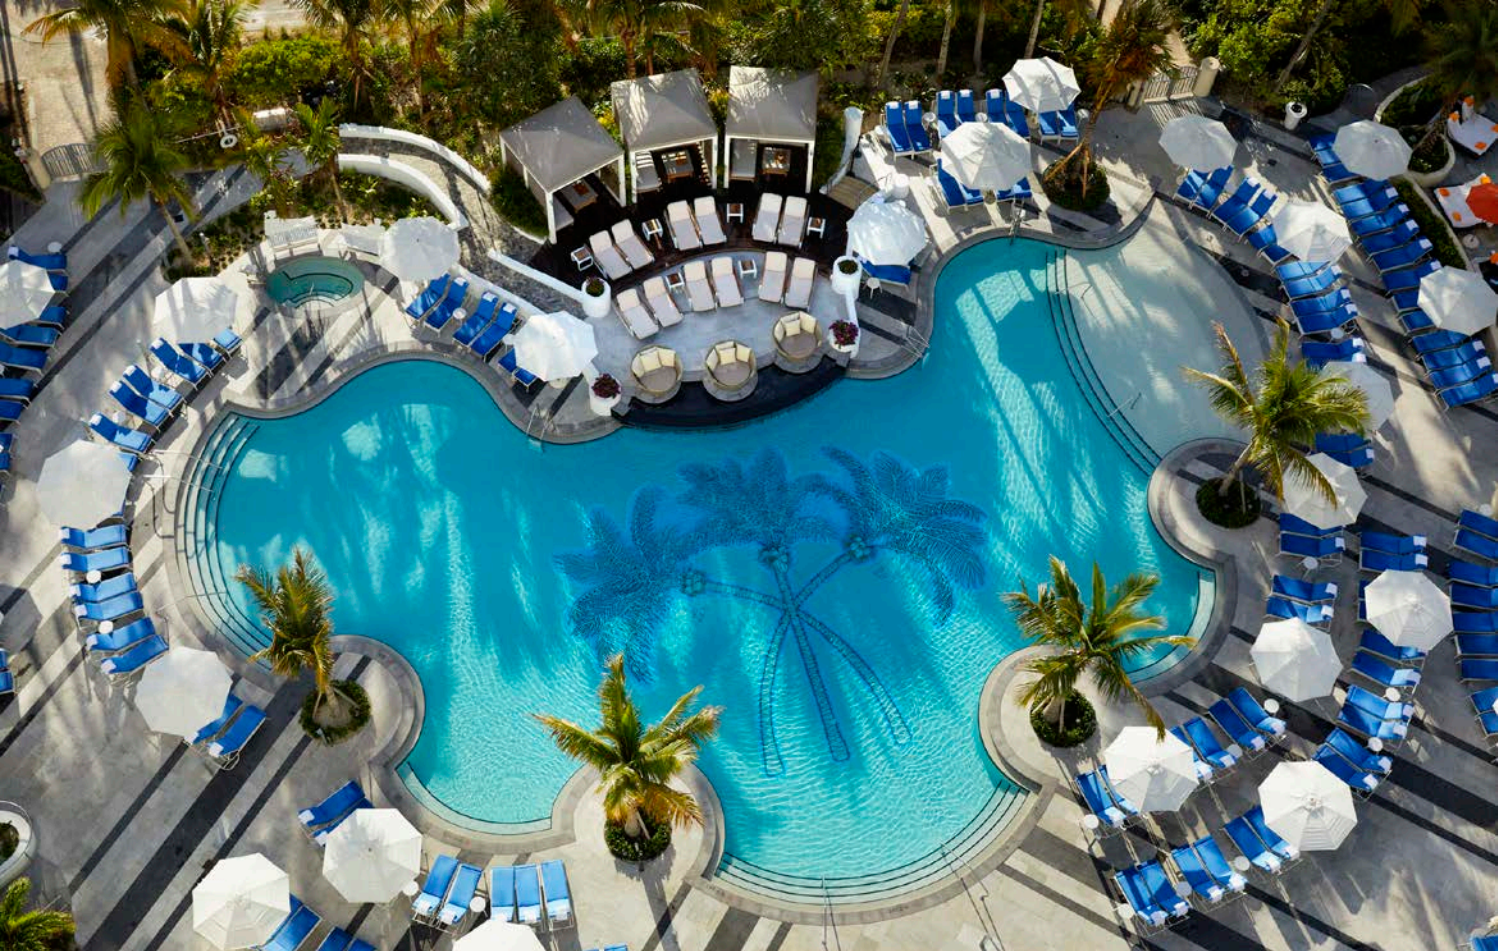

Loews Loves Kids

LOEWS
HOTELS

State-of-the-Art SoBe Kids Club

Pool Area

Pool

LOEWS
HOTELS

Pool Deck

Adult Pool Cabanas

SOAK Cabanas and Daybeds

SOAK Cabanas and Daybeds

Nautilus Pool Bar

Americana Lawn

LOEWS
HOTELS

Meetings and Events

Meetings, Reimagined—in the Heart of Miami Beach

An oceanfront location and world-class amenities make Loews Miami Beach Hotel unbeatable for events.