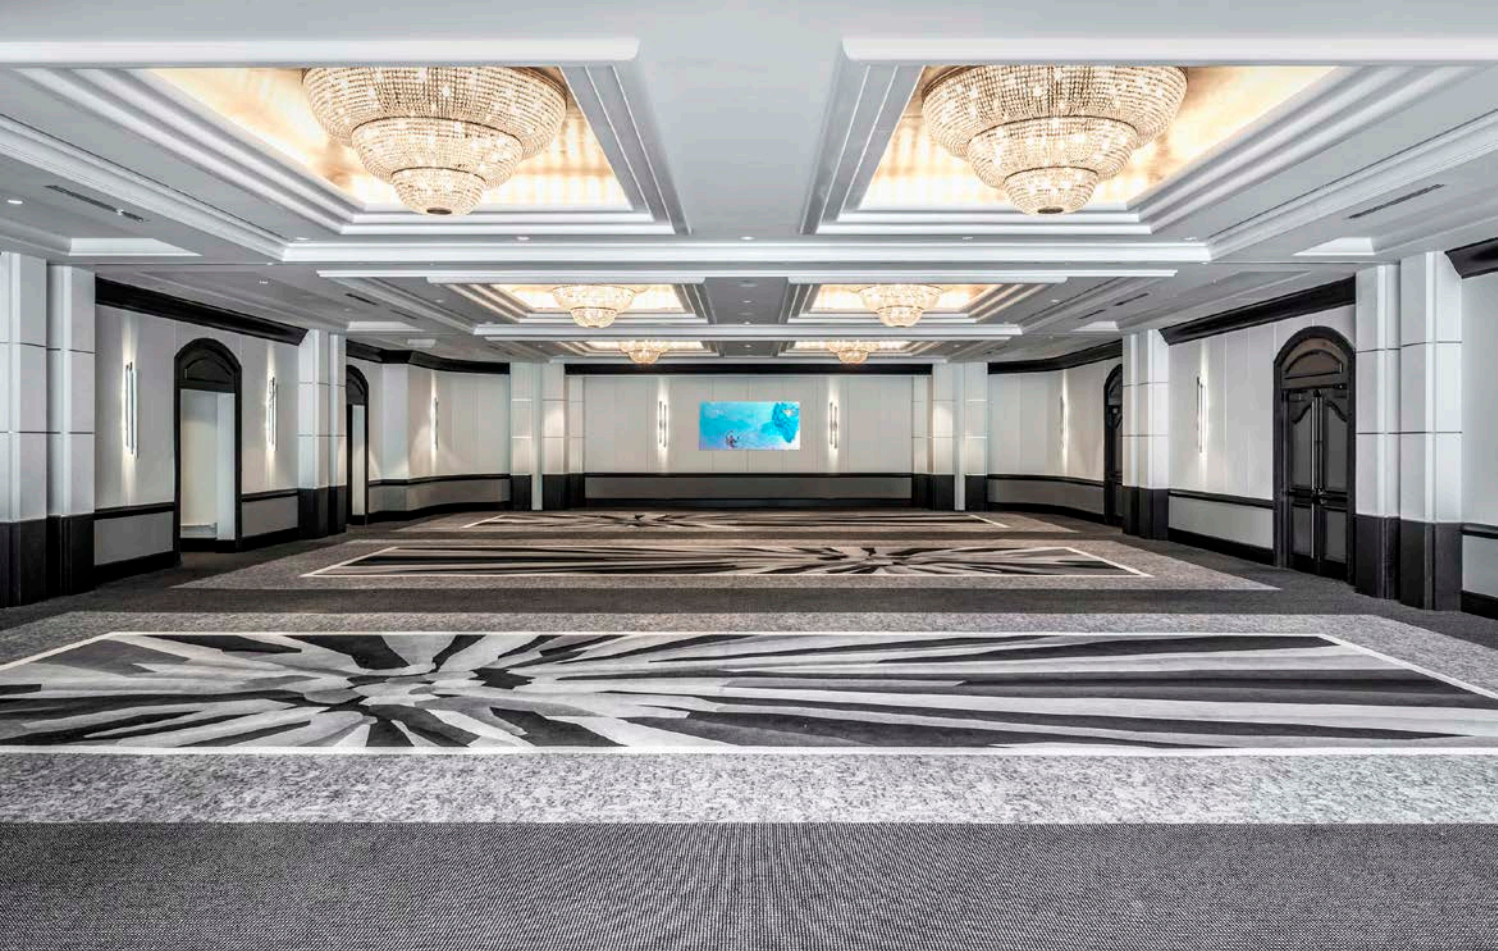

Americana Pre-function Space